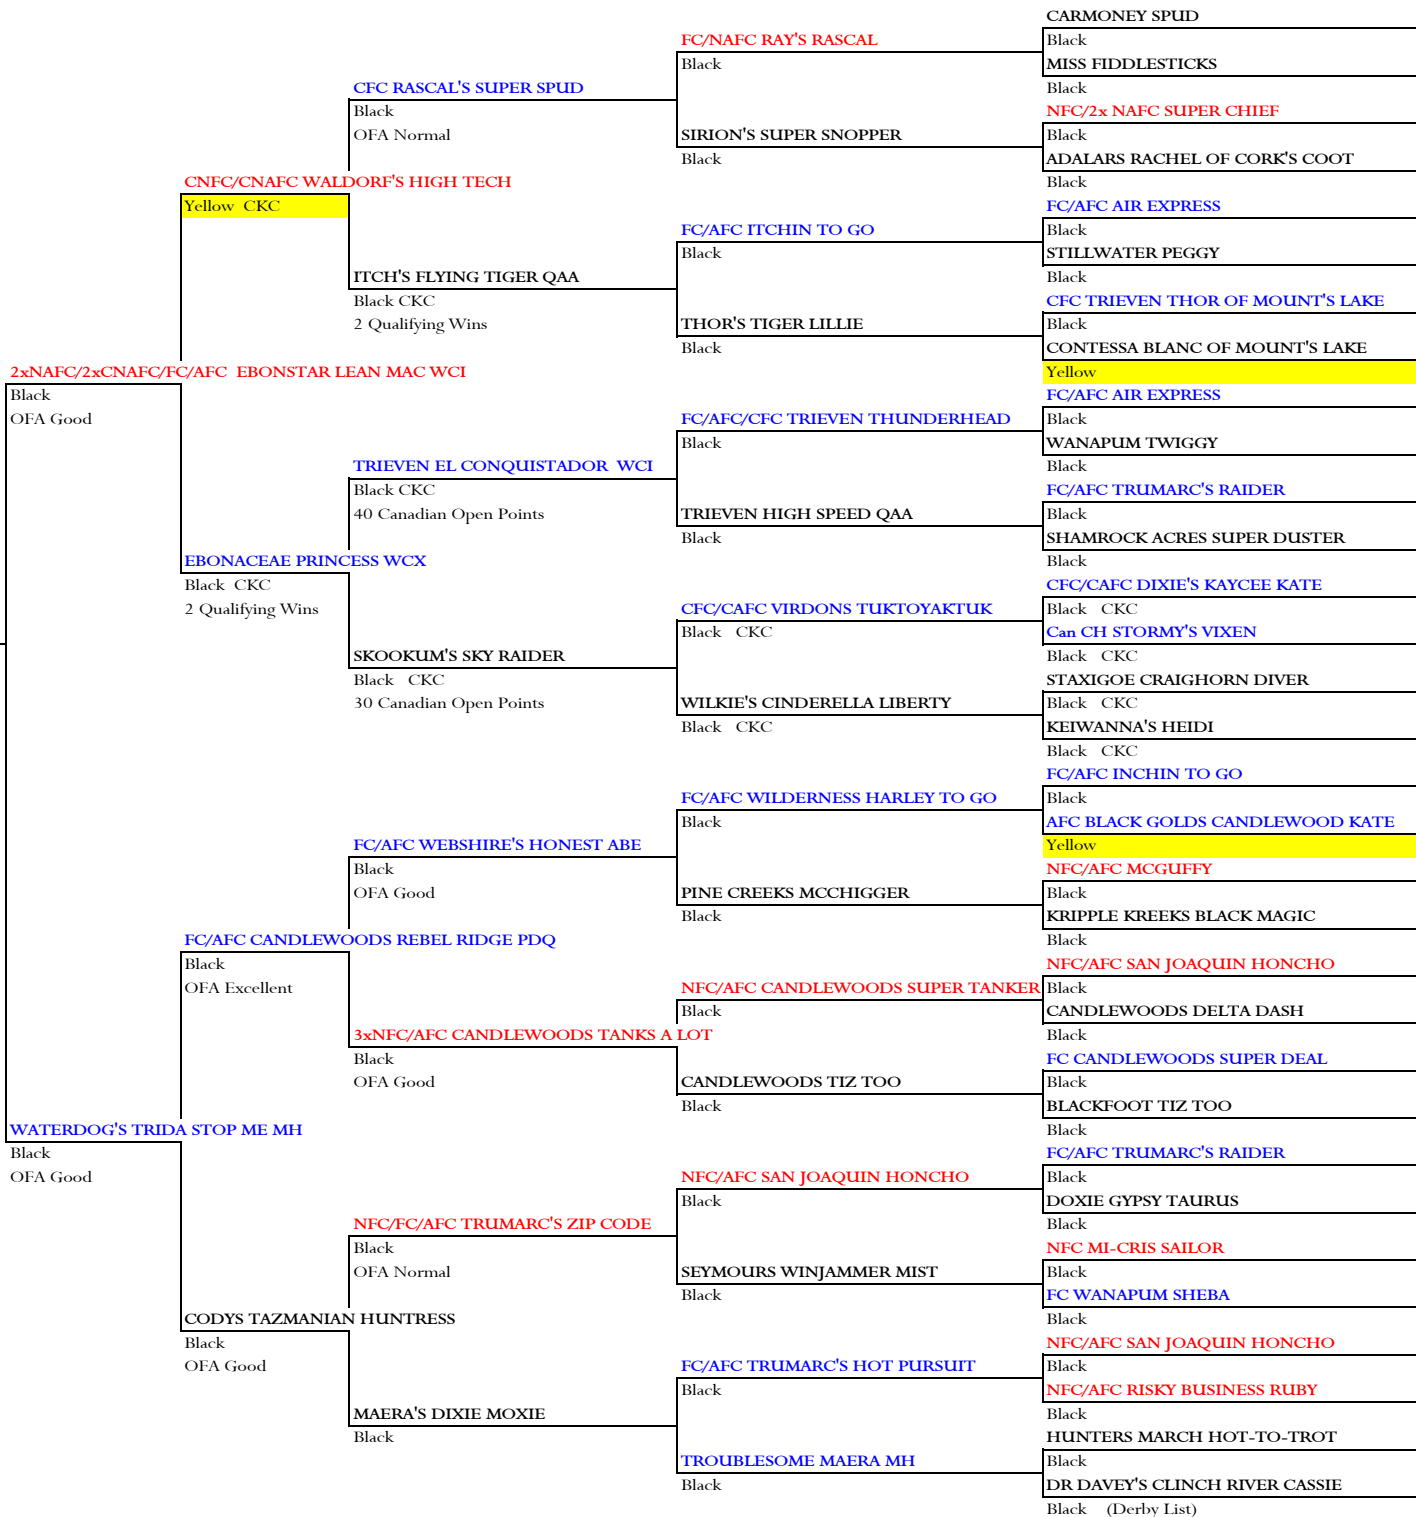

DuckDawg
CREEK FARMS

HRCH EBONSTARZ DOT THE SKY JH

Black

"Dottie"
OFA Excellent
CNM Clear
EIC Carrier
Free of Inherited Eye Disease

FULL SISTER TO:

- 07 NAFC FC Good Idea's Whoa Nellie
- Kericho's Maxximum Molly, QAA (Open Win)
- JTM's Alli Oop MH
- Waterdog Annie, QAA (Amat 4th)
- Waterdog's DoubleDog Dare, QAA
- Maker's Seventh Heaven MH
- Waterdog's Maxximum Wannabe MH
- Waterdog's Sure Shot TurboJet MH
- Coolwater's Tearin' It Up, QAA
- The Bee Charmer, MH
- Waterdog's Bizzie Birdfinder, MH
- AFC Waterdog's Iron Diva
- HRCH Waterdog's Lean Maxxine's Quick Stop
- AFC Waterdog's Morningstar
- Good Idea's Golly Miss Molly, QAA
- Colter's Runin For The River, QAA
- Waterdog's Tornado Allie MH

CFC RASCAL'S SUPER SPUD

Black
OFA Normal

CNFC/CNAFC WALDORF'S HIGH TECH

Yellow CKC

ITCH'S FLYING TIGER QAA

Black CKC
2 Qualifying Wins

2xNAFC/2xCNAFC/FC/AFC EBONSTAR LEAN MAC WCI

Black
OFA Good

TRIEVEN EL CONQUISTADOR WCI

Black CKC
40 Canadian Open Points

EBONACEAE PRINCESS WCX

Black CKC
2 Qualifying Wins

SKOOKUM'S SKY RAIDER

Black CKC
30 Canadian Open Points

FC/AFC WEBSHIRE'S HONEST ABE

Black
OFA Good

NFC/AFC SAN JOAQUIN HONCHO

Black

SEYMOURS WINJAMMER MIST

Black

FC/AFC TRUMARC'S HOT PURSUIT

Black

TROUBLESOME MAERA MH

Black